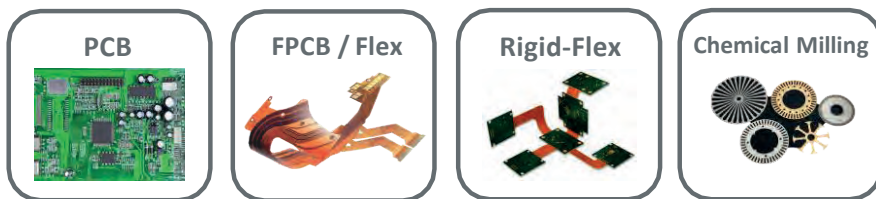

NEW

ADVANCED DIRECT IMAGING by ALTIX

The All New Adix SA^{neo}

Faster & Smarter

Faster Imaging with Customized Number of Photo Heads & Stripes

Resolution

Down to
30µm | 1.2 mil

Registration

±8µm | ±0.3mil
Image to Panel

**High
Throughput**

≥ 6600 prints/day

**Auto Job
Loader**

Time Saving

ALTIX
Direct Imaging & Contact Printers

ADIX SA neo for All Imaging Needs

- Enhanced 4 LEDs Photo Heads | High resolution DMD
- Fast Imaging Speed with Wider Stripes
- Enlarged Optics for High UV Light Power & Depth of Focus
- Intuitive & Friendly HMI
- Low Cost of Ownership

Faster & Smarter

From 1 to 7 Photo Heads - Upgradable on site

ADIX SAneo Specifications

Applications	PCB, FPBC/ FLEX, PCM, IC Substrate, Touch Panel From 228 x 254 mm up to 610 x 762 mm From 9"x10" up to 24"x30"	
Resolution	High Resolution: 30µm 1.2mil SRO: Min 75 µm Min Dam size: 50 µm	
Registration	±8µm ±0.3mil (Image to Panel Registration) ±12µm ±0.5mil (Side to Side Registration)	
Throughput	With 5 Heads : 120 sides/hour with 30mJ/cm2 resist for 457 x 610mm (18"x 24") Data preprocessing in hidden time + High UV Power with 4 LEDs per Photo Head	
Smart Features	ADIX Tools: Offline machine set-up an job preparation – Reduce operator mistakes Smart Automation: Multiple jobs management Direct & easy machine access for SA mode Advanced Vision Software: High accuracy and reliable target detection Missing or damaged target management	

Unique Features

Unique Panel Holding

Fully automated bar clamping system & vacuum table for holding all panels thicknesses to counteract warp & twist

Highest Image Quality

±8mm high dynamic autofocus and up to ±150µm depth of focus to overcome uneven topography surfaces